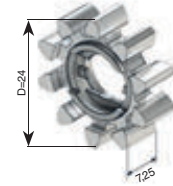

## CAMS

808050  
Cam 9mm

808810  
Cam 7,5mm

812264  
Cam thin

814037 \*)  
Lazy cam

814823 \*\*) Gear cam with 10 teeth

812504 \*\*) Gear cam with 10 teeth

ABLOY secures people, property, and business operations on land, at sea, and in the air – in all circumstances.