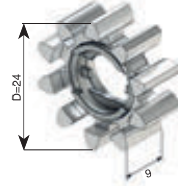

## SECURITY CYLINDER RINGS

CH101 for wooden doors

CH102 for narrow stile doors

## CAMS

808050  
Cam 9mm

808810  
Cam 7,5mm

812264  
Cam thin

814037 \*)  
Lazy cam

814823 \*\*) Gear cam with 10 teeth

812504 \*\*) Gear cam with 10 teeth

ABLOY secures people, property, and business operations on land, at sea, and in the air – in all circumstances.