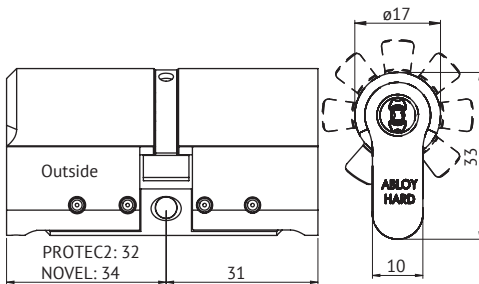

ABLOY® CY332

DIN / Europrofile Double cylinder

Product description

Double cylinder to be used with mortice lock cases with DIN / Europrofile cylinder dimensions.

Lock is operated by key from both sides.

Overview of Advantages

- Can be use with wide range applications for DIN cylinders
- Strong burglary protection
- Suitable for both outer and inner door use
- Adjustable length with extension system to match different door thicknesses
- Adjustable locked position of cam
- Several plating options

Technical data

Available key systems	ABLOY PROTEC2, ABLOY NOVEL
Available plating options	Bright chrome (Cr), Satin chrome (HCr), Brushed nickel (NiHa), Bright brass (MSKiLa), Satin brass (MSHaLa),
Cylinder cross section according standard DIN 18252	
Cylinder length	PROTEC2 32mm, NOVEL 34mm
Length adjustable	with 5mm steps 32 – 82mm, and with 10mm steps 82 – 132mm
Suitable for fire doors	Yes
EN 1303:2015 classification	Key related security 6, attack resistance D
Weight	0.27 kg