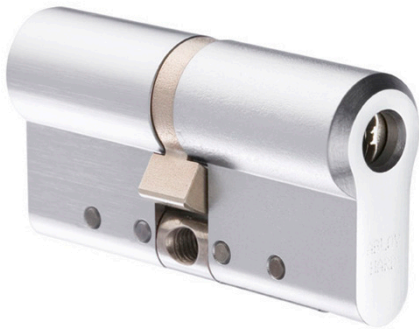

ABLOY® CY332

DIN / Europrofile Double cylinder

Product description

Double cylinder to be used with mortice lock cases with DIN / Europrofile cylinder dimensions.

Lock is operated by key from both sides.

Overview of Advantages

- Can be use with wide range applications for DIN cylinders
- Strong burglary protection
- Suitable for both outer and inner door use
- Adjustable length with extension system to match different door thicknesses
- Adjustable locked position of cam
- Several plating options

Technical data

Available key systems	ABLOY PROTEC2, ABLOY NOVEL
Available plating options	Bright chrome (Cr), Satin chrome (HCr), Brushed nickel (NiHa), Bright brass (MSKiLa), Satin brass (MSHaLa),
Cylinder cross section according standard DIN 18252	
Cylinder length	PROTEC2 32mm, NOVEL 34mm
Length adjustable	with 5mm steps 32 – 82mm, and with 10mm steps 82 – 132mm
Suitable for fire doors	Yes
EN 1303:2015 classification	Key related security 6, attack resistance D
Weight	0.27 kg