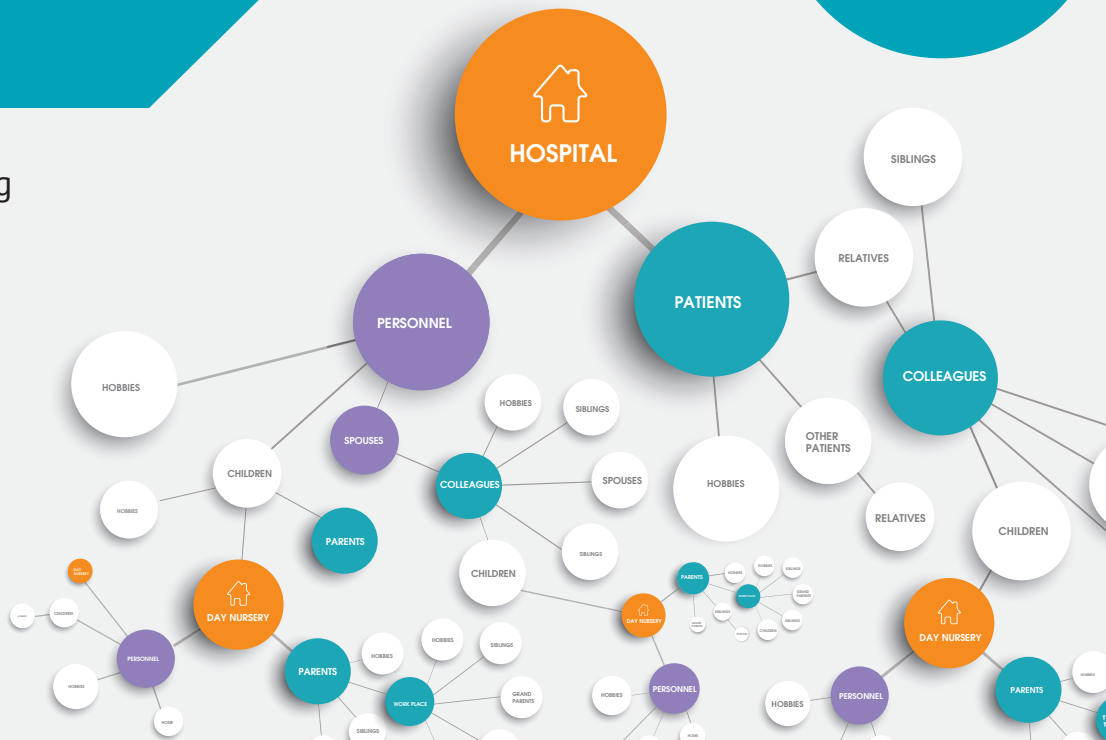

ABLOY ACTIVE - standard feature in all painted hardware

**INFECTION REDUCING SOLUTION**

ABLOY ACTIVE- Stopping the spread of microbes.

**ACTIVE DESTROYS**  
**99%**  
OF THE MOST-COMMON BACTERIA

FOR USERS IT'S  
**100%**  
SAFE

**SAVE IN THE COSTS AND INVEST IN WELFARE WITH ABLOY ACTIVE**

Less infections = less absences due to illness and hospital days, lower healthcare costs.

**SILVER AS AN ANTI-BACTERIAL AGENT**

- ABLOY ACTIVE -feature in painted hardware uses silver as an antibacterial agent.
- The antimicrobial properties of silver have been known all around the world for many centuries.
- Silver treated touch surfaces are 100 % safe and effective for it's users.